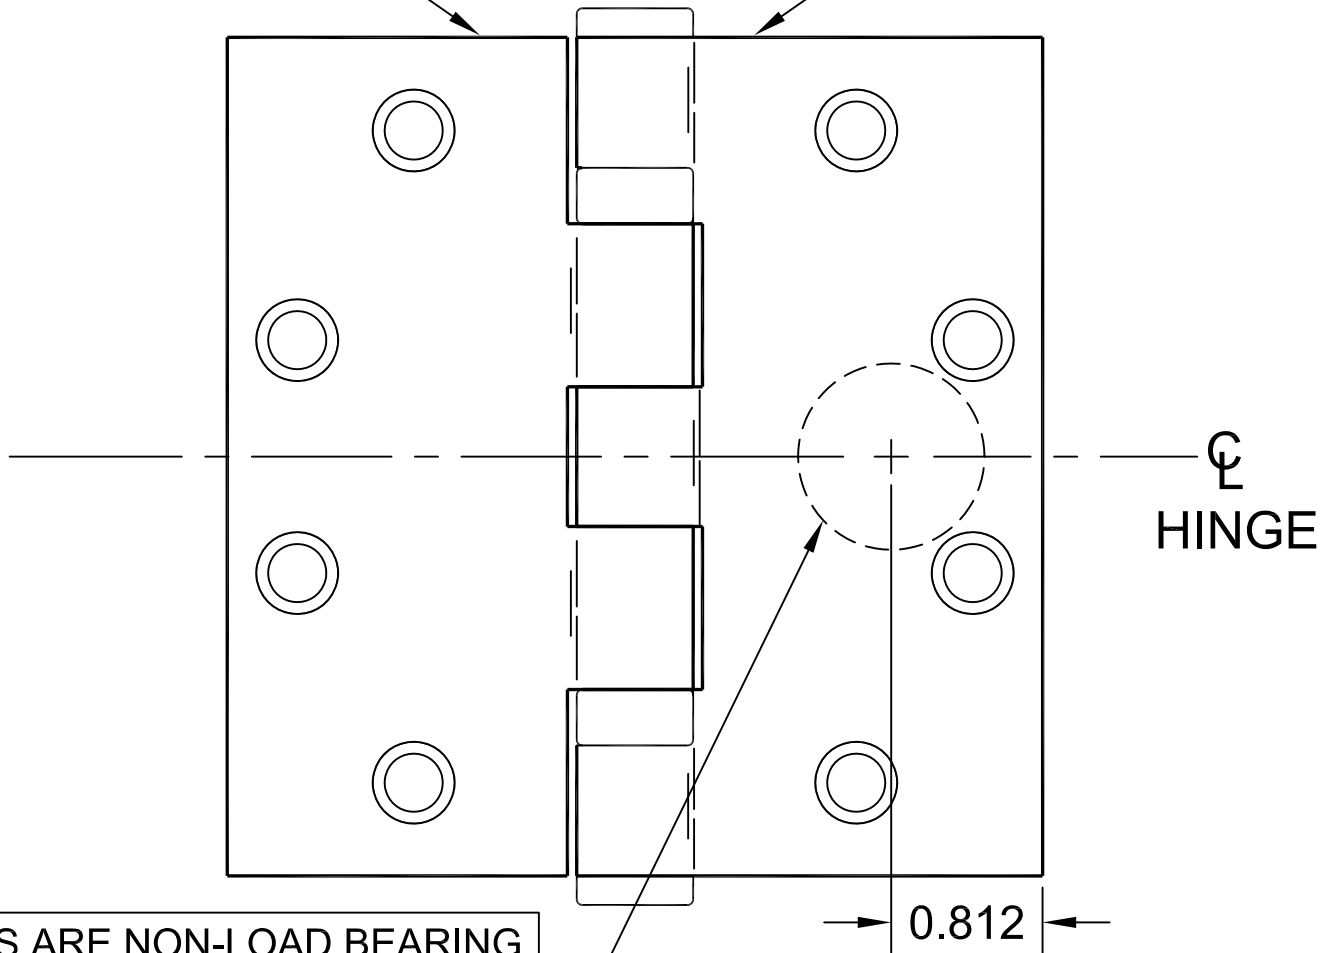

1101-05 HINGE TEMPLATE

MODEL 1110 CONCEALED ELECTRIC MONITOR HINGE

FOR USE WITH 4.5" & 5" IVES FULL MORTISE

3 AND 5 KNUCKLE BALL BEARING

HINGES STANDARD AND HEAVY WEIGHT

DOOR LEAF  FRAME LEAF

HINGES ARE NON-LOAD BEARING AND MUST BE MOUNTED IN THE CENTER POSITION ONLY.

DRILL & DEBURR 1" DIA. HOLE IN FRAME REINFORCEMENT FOR WIRES.