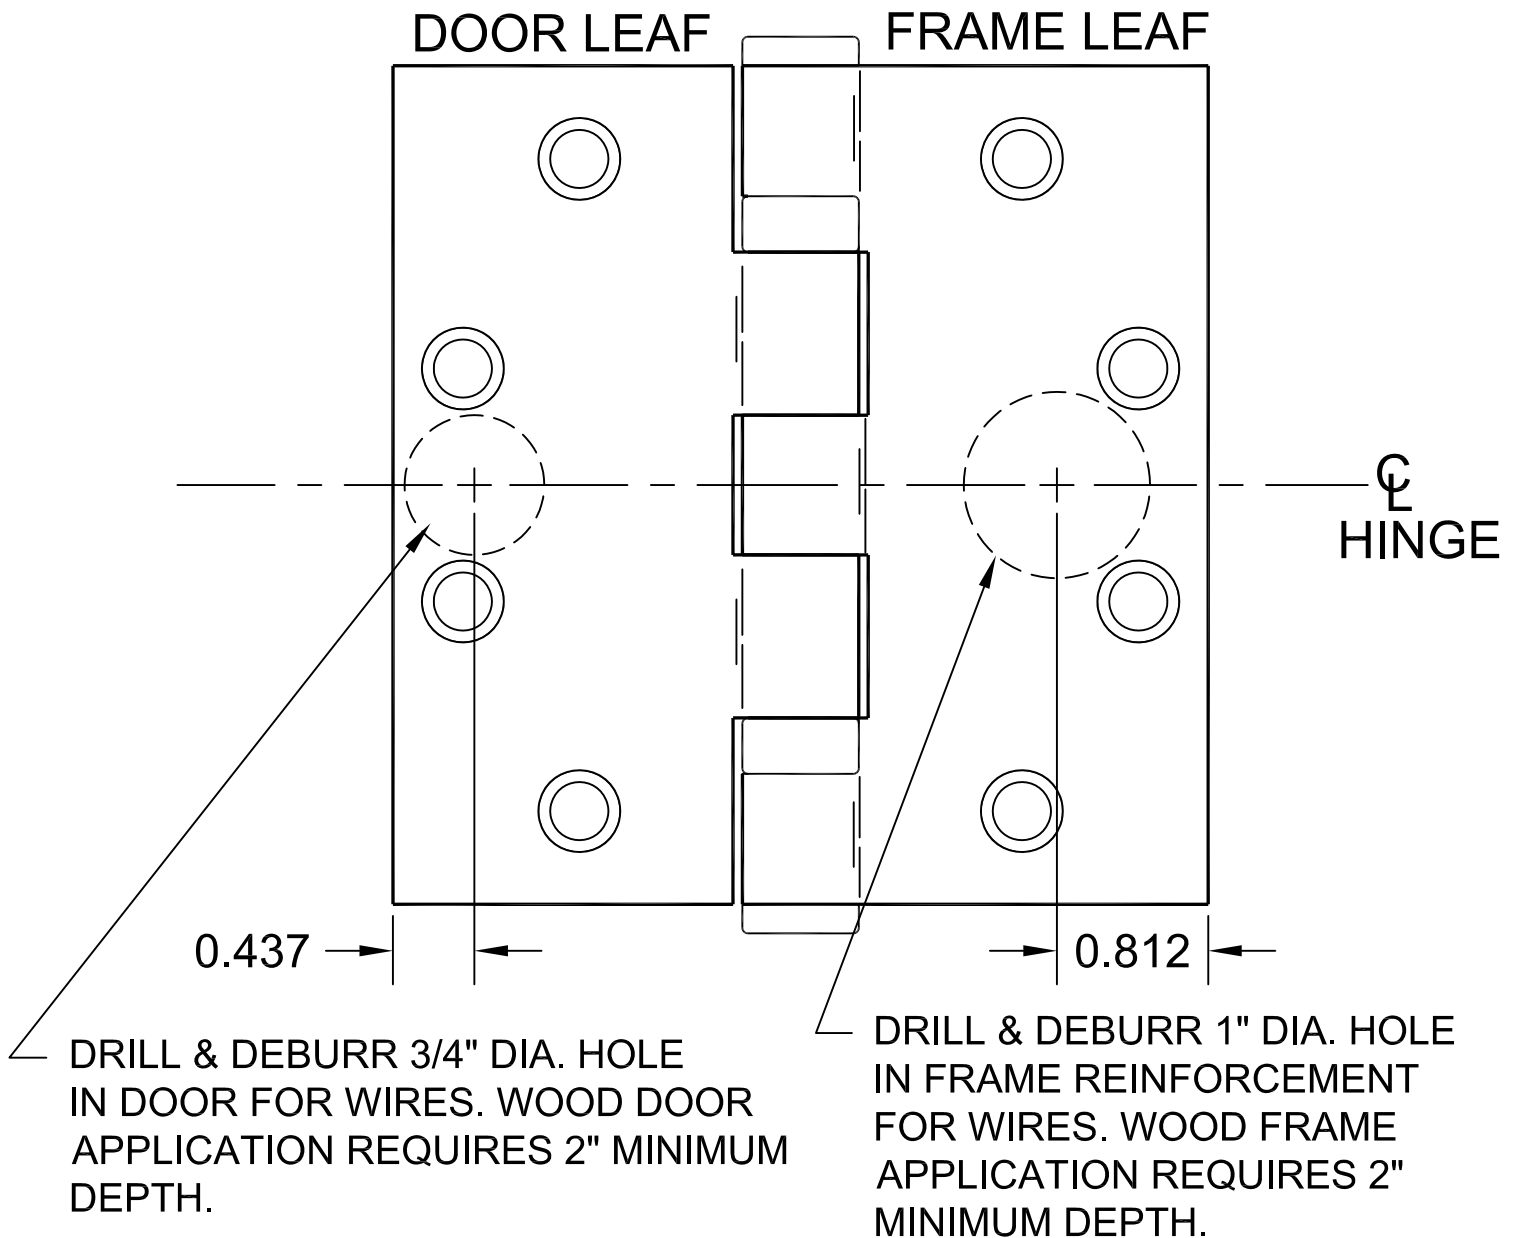

# 1102-20 HINGE TEMPLATE

MODEL 1102, 1104, 1106 & 1108 CONCEALED  
ELECTRIC THROUGH WIRE HINGE

FOR USE WITH IVES

4.5" AND 5.0" FULL MORTISE 5 KNUCKLE BALL BEARING  
HINGES STANDARD AND HEAVY WEIGHT

HINGES ARE NON-LOAD BEARING  
AND MUST BE MOUNTED  
IN THE CENTER POSITION ONLY.