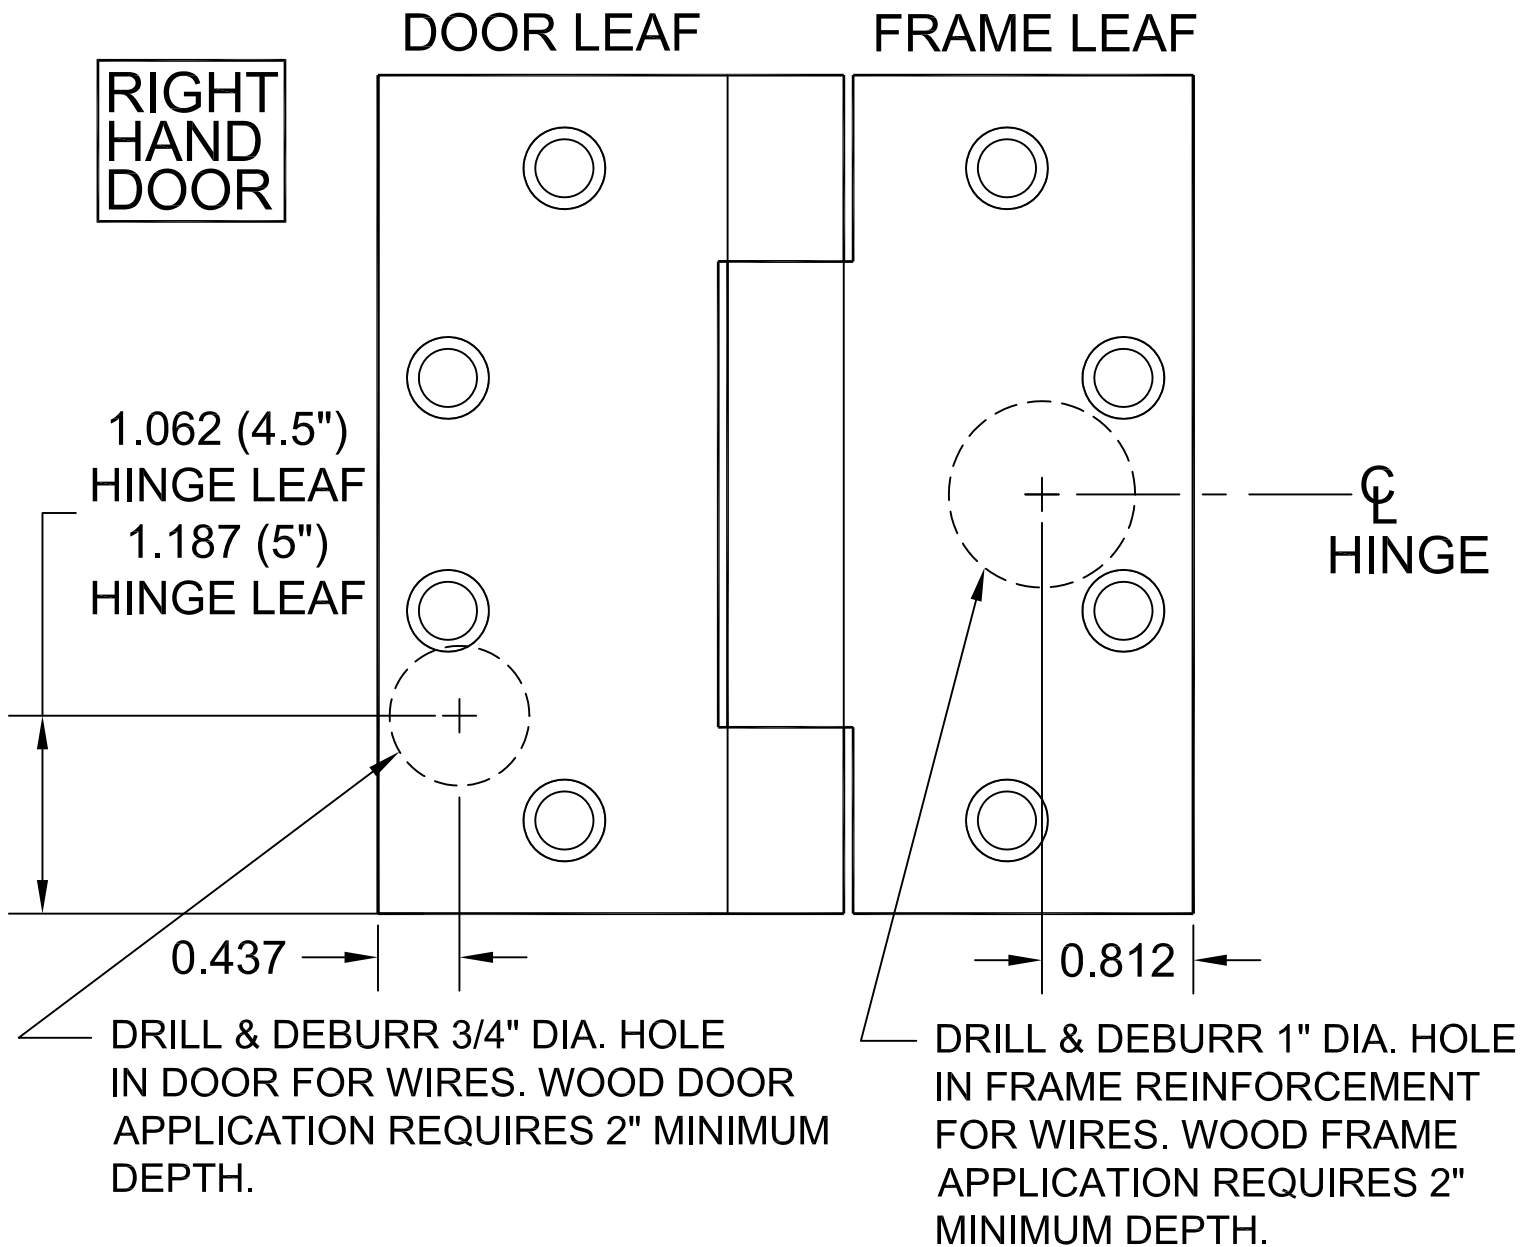

# 1102-21 HINGE TEMPLATE

MODEL 1102, 1104, 1106, 1108, 1100-10 & 1100-12  
CONCEALED ELECTRIC THROUGH WIRE HINGE

FOR USE WITH IVES

4.5" AND 5.0" FULL MORTISE 3 KNUCKLE BALL BEARING  
HINGES STANDARD AND HEAVY WEIGHT

HINGES ARE NON-LOAD BEARING  
AND MUST BE MOUNTED  
IN THE CENTER POSITION ONLY.