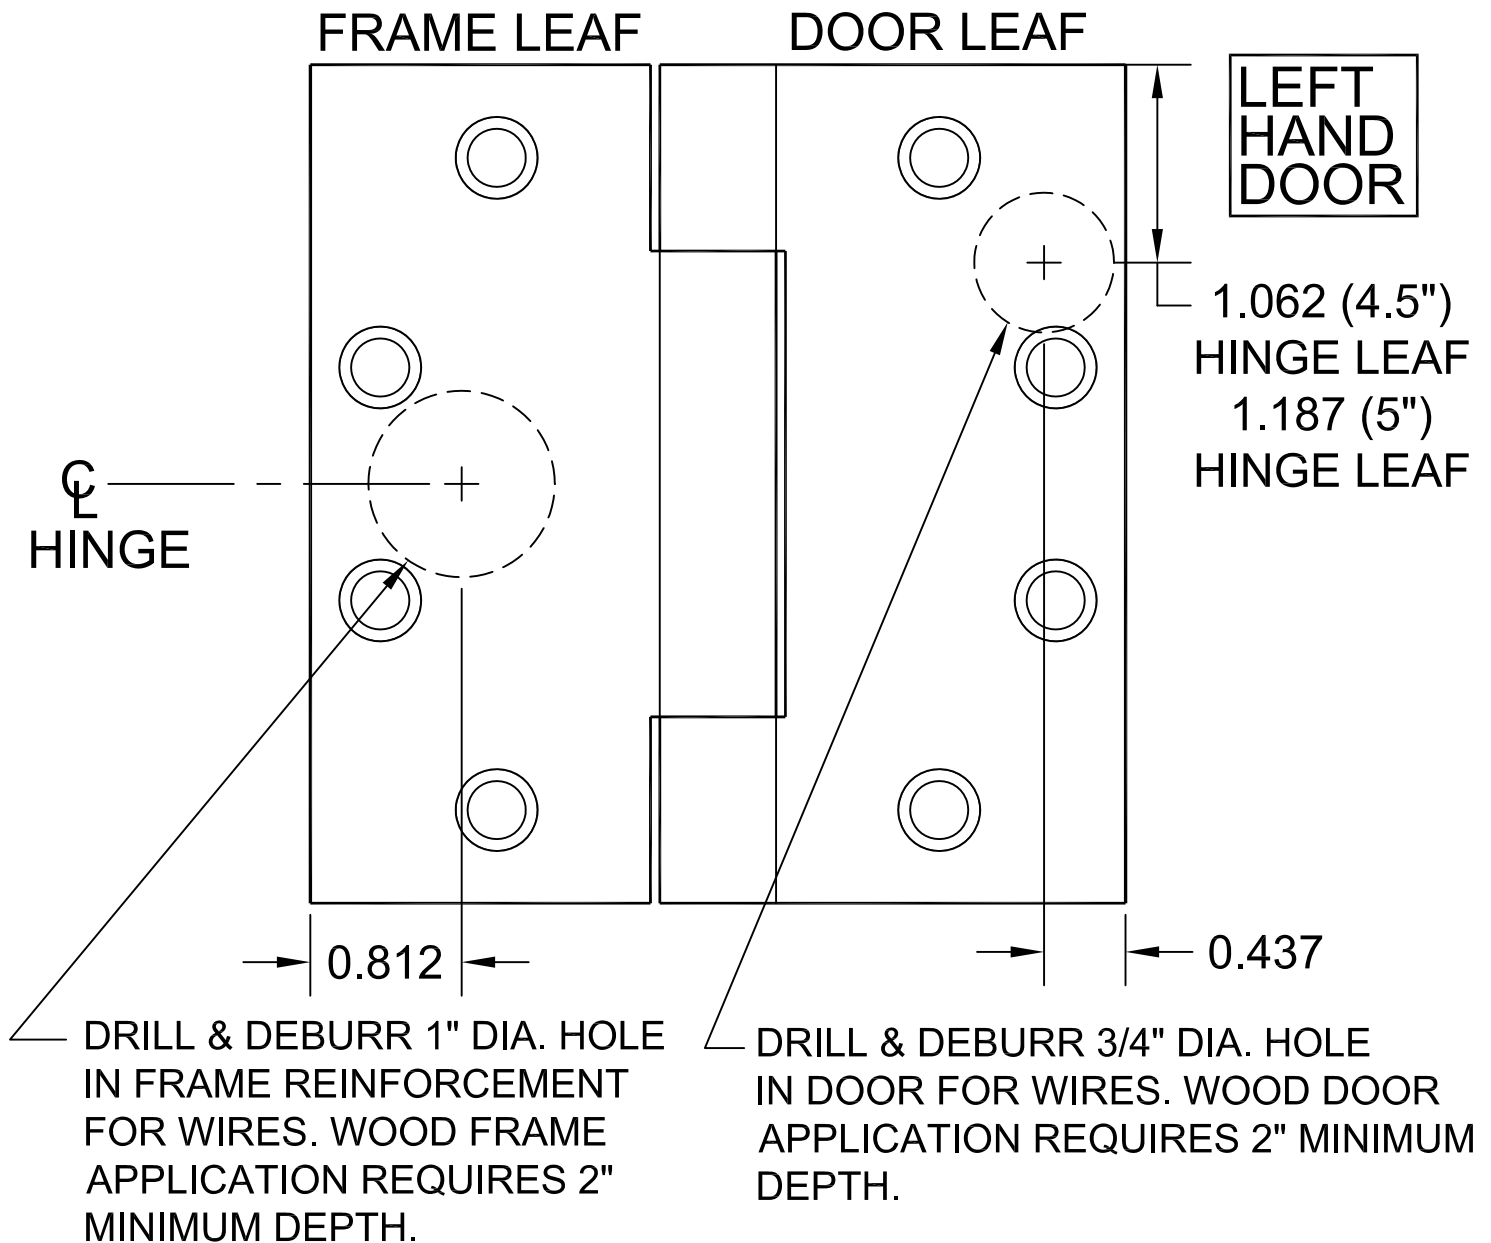

1102-22 HINGE TEMPLATE

MODEL 1102, 1104, 1106, 1108, 1100-10 & 1100-12
CONCEALED ELECTRIC THROUGH WIRE HINGE

FOR USE WITH IVES

4.5" AND 5.0" FULL MORTISE 3 KNUCKLE BALL BEARING
HINGES STANDARD AND HEAVY WEIGHT

HINGES ARE NON-LOAD BEARING
AND MUST BE MOUNTED
IN THE CENTER POSITION ONLY.