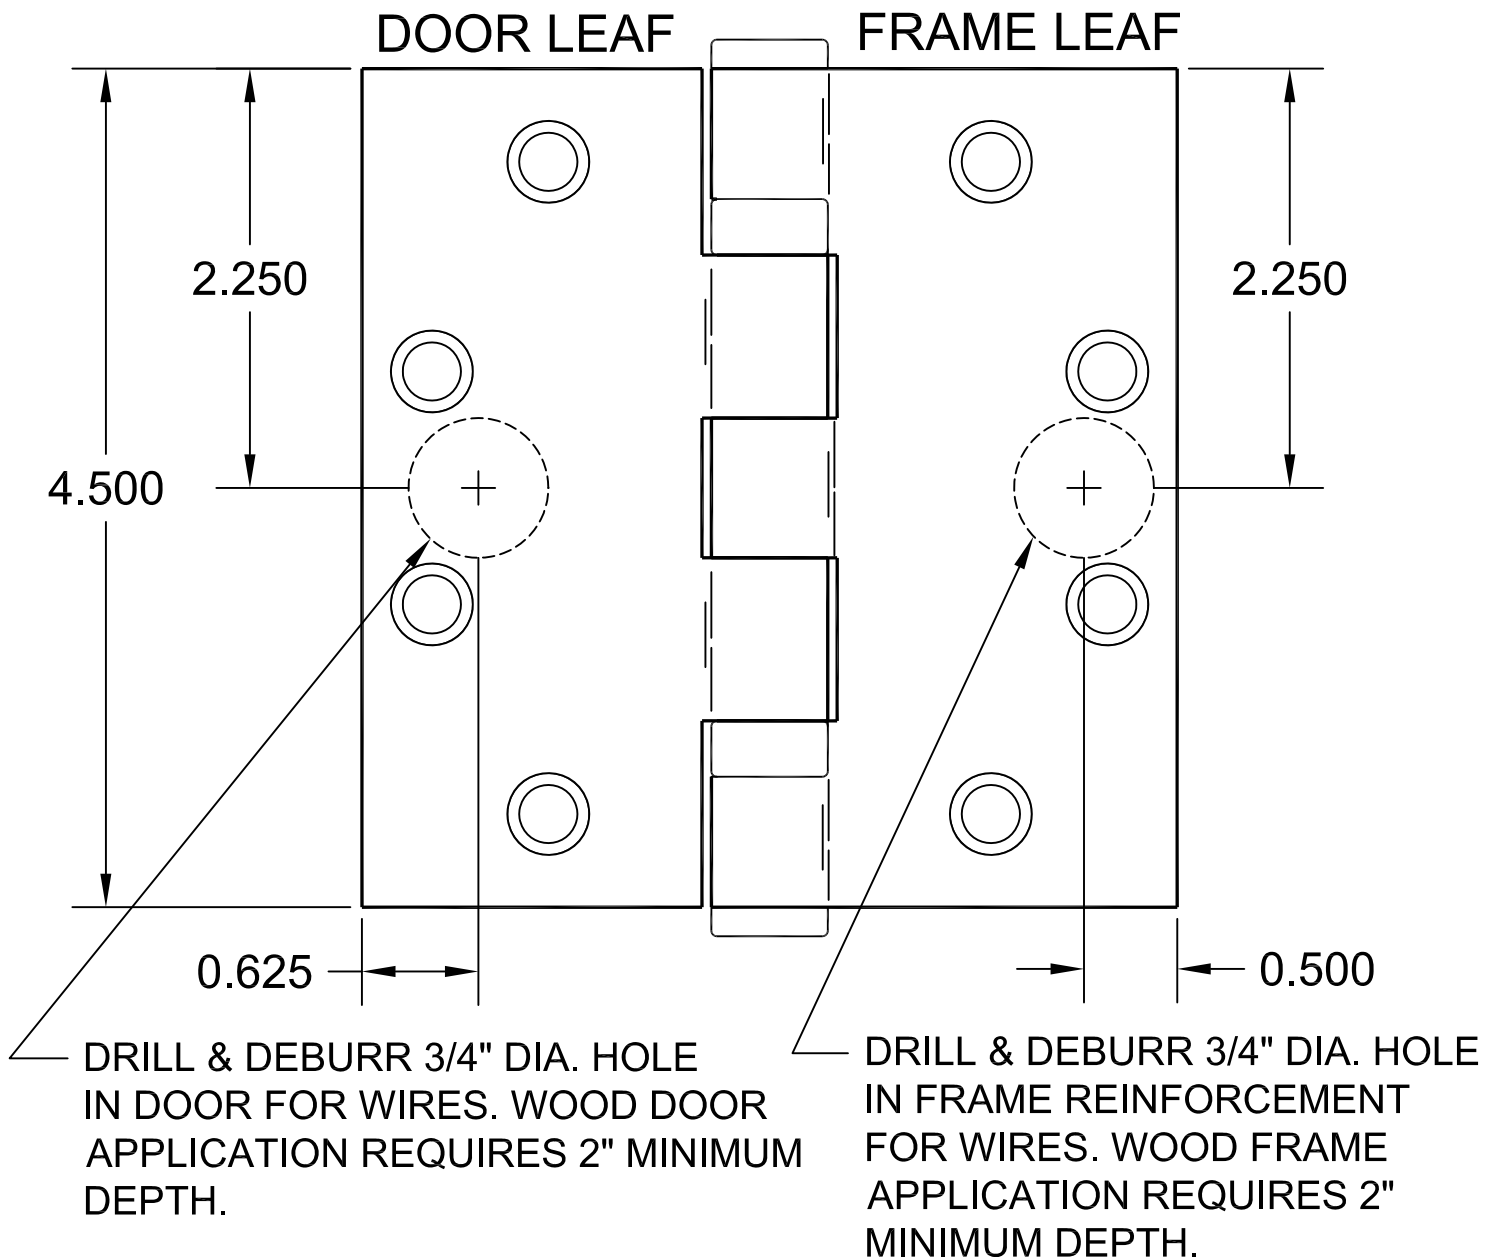

# 1102-23 HINGE TEMPLATE

MODEL 1102, 1104, 1106 & 1108 CONCEALED  
ELECTRIC THROUGH WIRE HINGE

NOTE: TEMPLATE  
BASED ON PBB  
TEMPLATE (EH)  
DATE: NOV, 1 2008

FOR USE WITH PBB  
4.5" FULL MORTISE 5 KNUCKLE BALL BEARING  
HINGES STANDARD AND HEAVY WEIGHT

HINGES ARE NON-LOAD BEARING  
AND MUST BE MOUNTED  
IN THE CENTER POSITION ONLY.