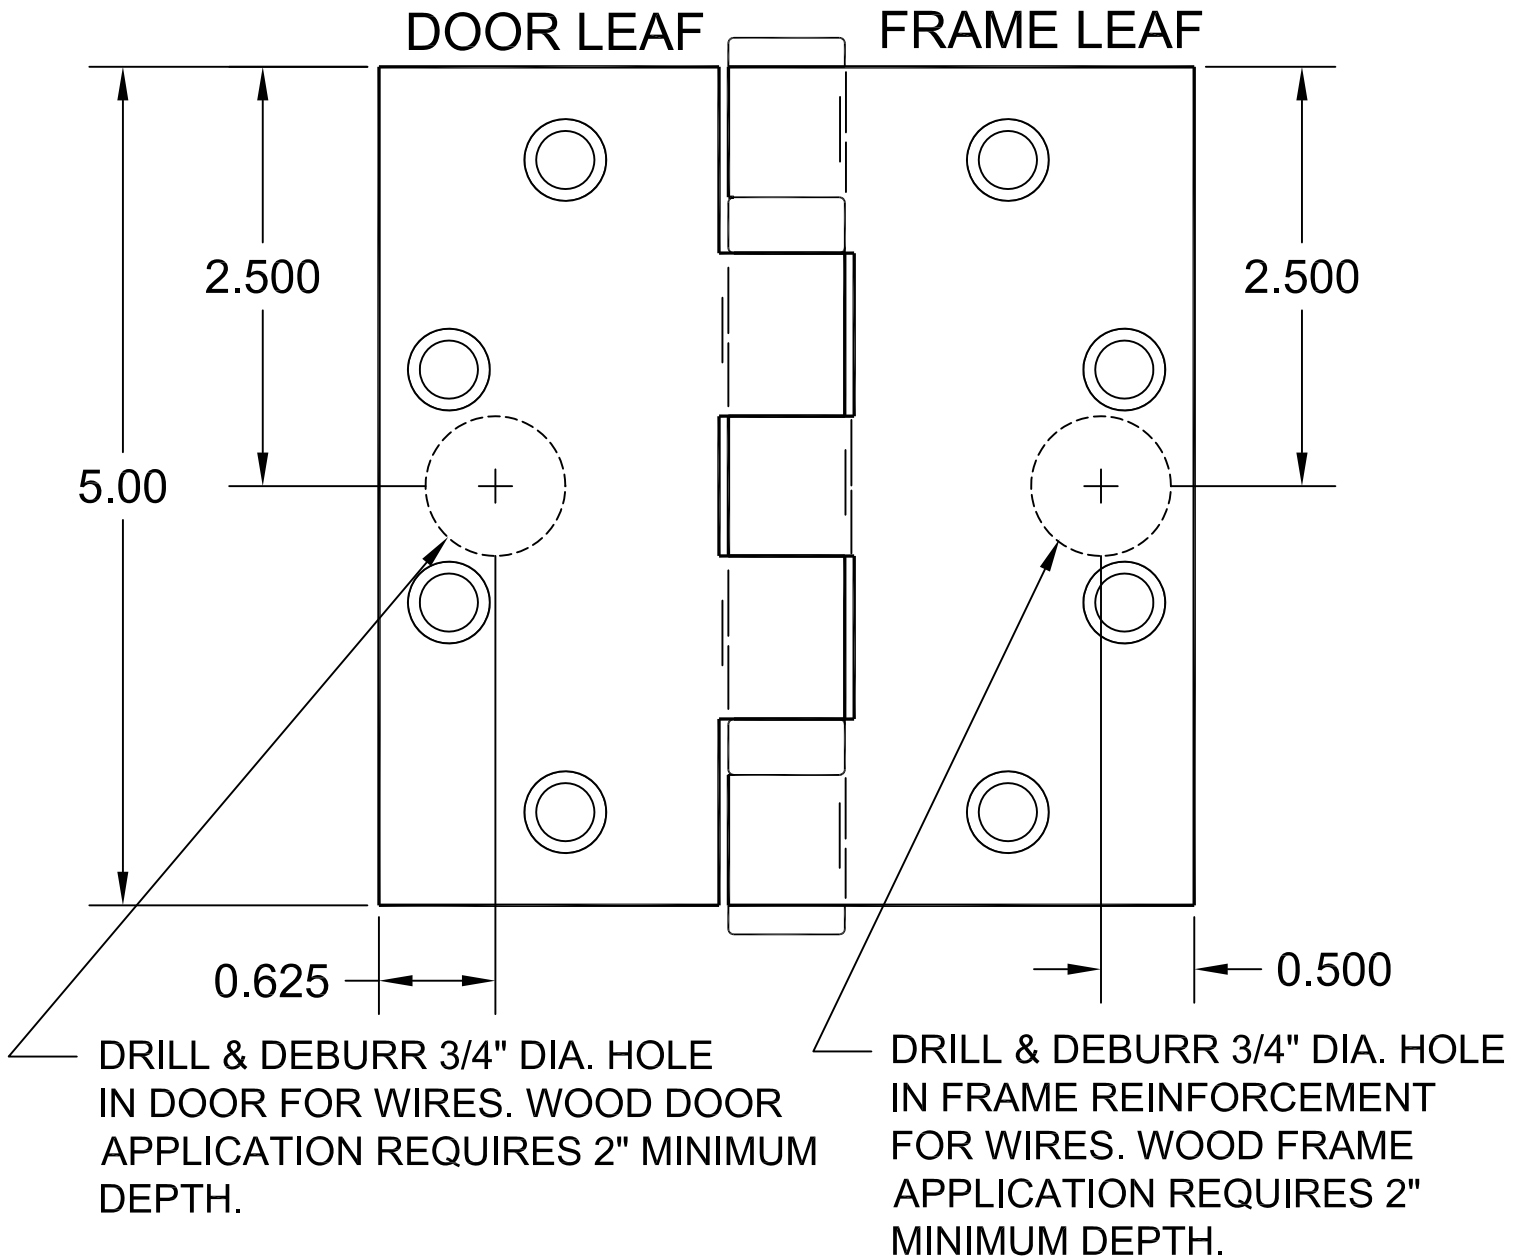

1102-24 HINGE TEMPLATE

MODEL 1102, 1104, 1106 & 1108 CONCEALED
ELECTRIC THROUGH WIRE HINGE

NOTE: TEMPLATE
BASED ON PBB
TEMPLATE (EH)
DATE: NOV, 1 2008

FOR USE WITH PBB
5.0" FULL MORTISE 5 KNUCKLE BALL BEARING
HINGES STANDARD AND HEAVY WEIGHT

HINGES ARE NON-LOAD BEARING
AND MUST BE MOUNTED
IN THE CENTER POSITION ONLY.