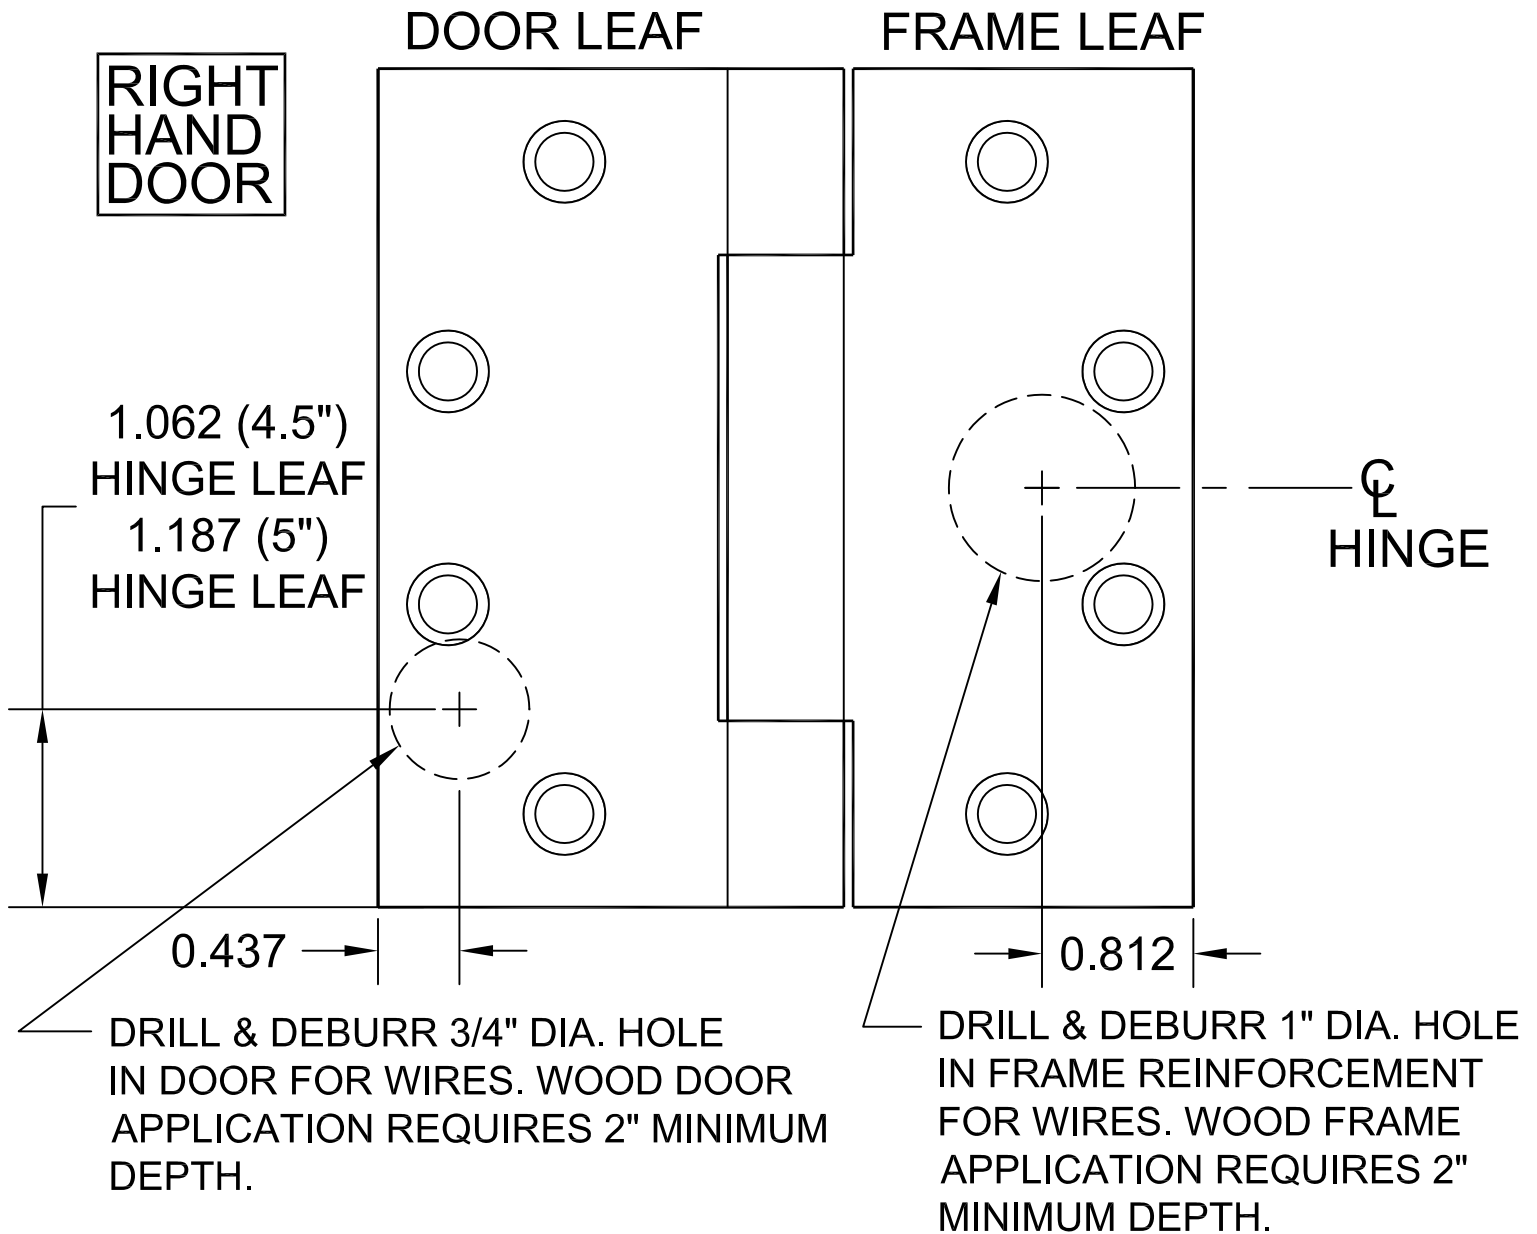

1103-06 HINGE TEMPLATE

MODEL 1114, 1116, 1118 & 1120 CONCEALED ELECTRIC THROUGH WIRE & MONITOR & CONCEALED AIR TRANSFER

FOR USE WITH IVES 4.5" & 5.0"

FULL MORTISE 3 KNUCKLE BALL BEARING

HINGES STANDARD AND HEAVY WEIGHT

HINGES ARE NON-LOAD BEARING
AND MUST BE MOUNTED
IN THE CENTER POSITION ONLY.