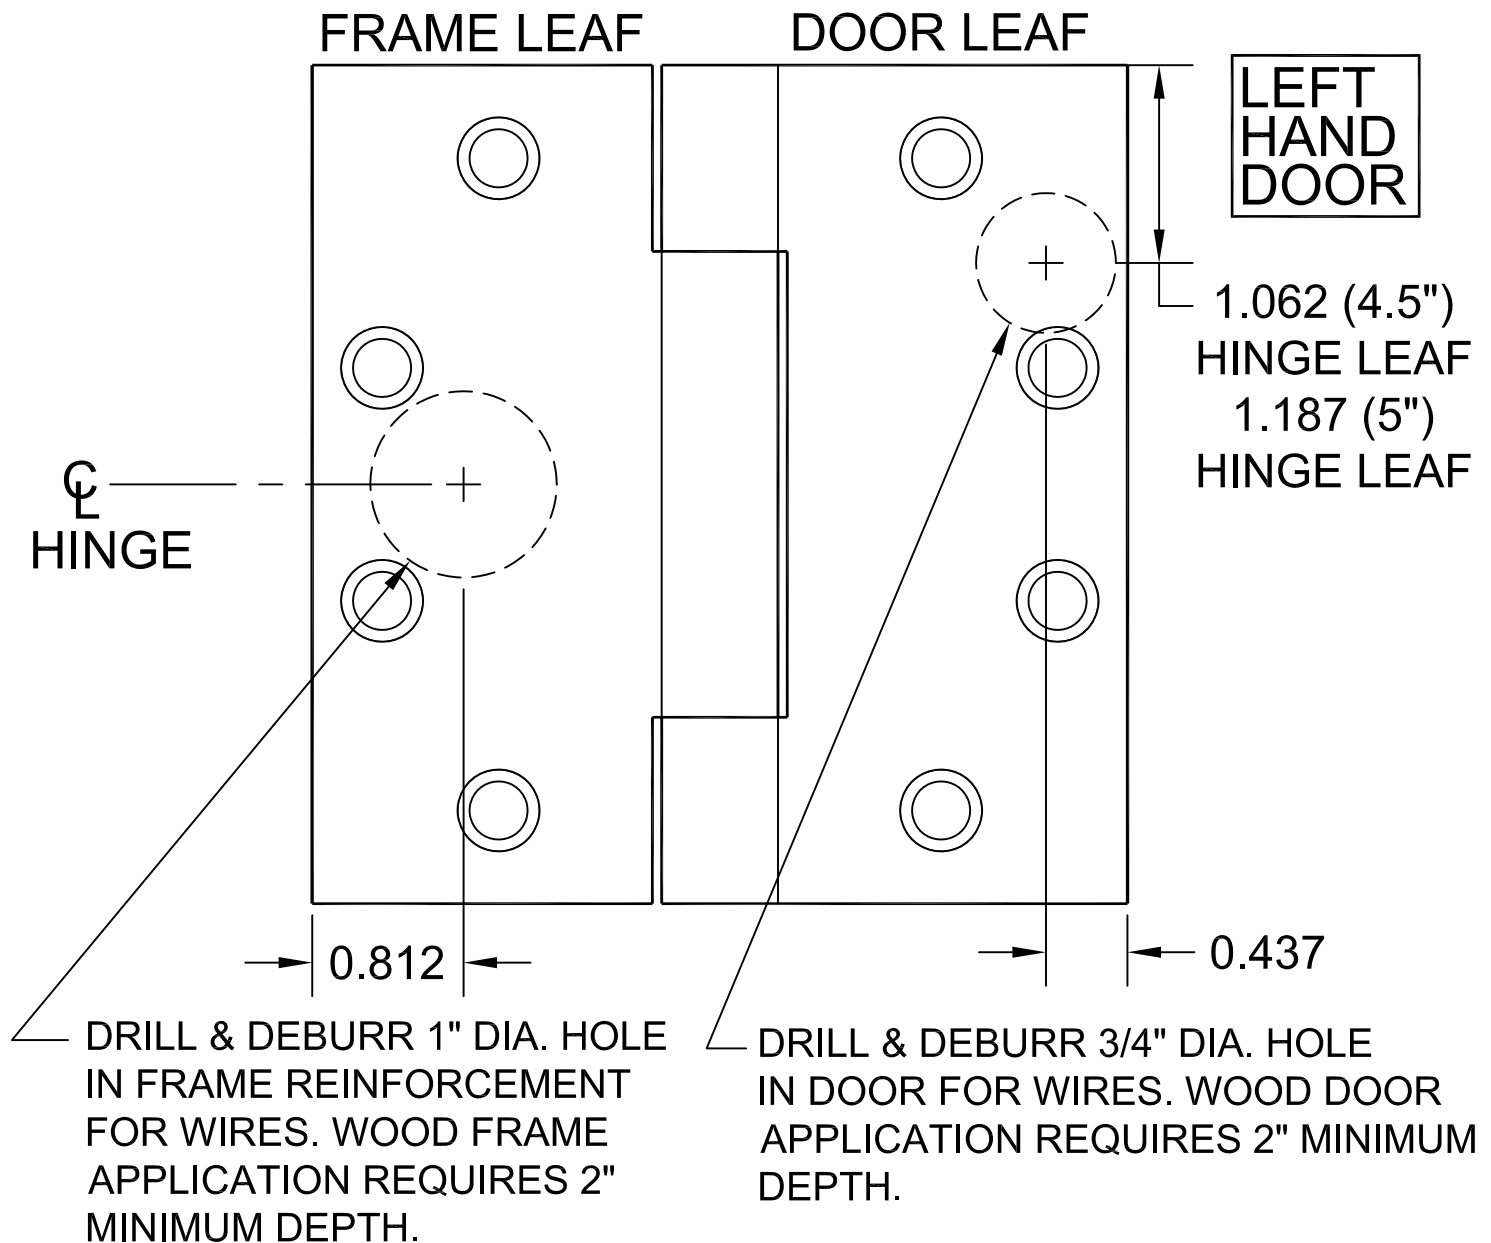

# 1103-07 HINGE TEMPLATE

MODEL 1114, 1116, 1118 & 1120 CONCEALED ELECTRIC THROUGH WIRE & MONITOR & CONCEALED AIR TRANSFER

FOR USE WITH IVES 4.5" & 5.0"

FULL MORTISE 3 KNUCKLE BALL BEARING  
HINGES STANDARD AND HEAVY WEIGHT

HINGES ARE NON-LOAD BEARING  
AND MUST BE MOUNTED  
IN THE CENTER POSITION ONLY.