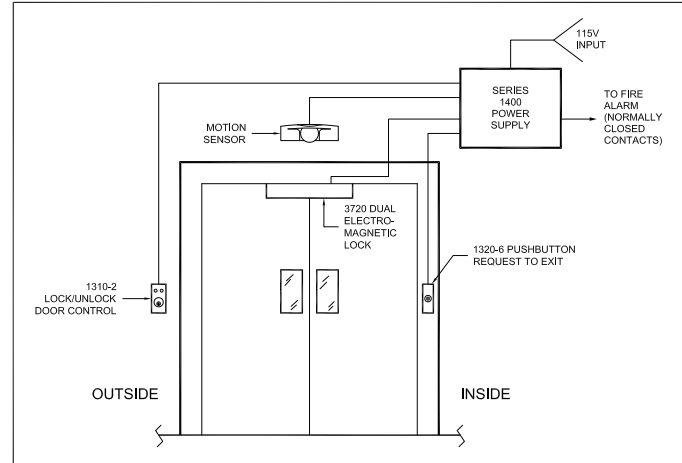

Series 3700 | Electromagnetic Locks

ACSI Series 3700 UL Listed Electromagnetic Locks combine high security features with fail safe operation and conform with life-safety codes. The Series 3700 is designed for single or pairs of outswing or inswing doors.

Features

- UL Listed
- Variety of models available
- Positive fail safe security
- No moving parts - maintenance free
- Low power consumption
- Built-in surge and spike protection
- Built-in door position sensor

Options

- Magnetic bond sensor
- Power LED
- Custom length housings
- Variety of architectural finishes
- Glass door brackets

Typical Installation

Electrical Specifications

- 12VDC, 500mA
- 24VDC, 250mA

How to Order

1. Model List Price	
3710	Single 1200 lb. magnetic lock (outswing) $540
3711	Single 1200 lb. magnetic lock with Z bracket (inswing) $690
3720	Double 1200 lb. magnetic lock (outswing) $1,070
3721	Double 1200 lb. magnetic lock with Z bracket (inswing) $1,350
3750	Single 1200 lb. magnetic lock for sliding doors $720
3760	Single 300 lb. magnetic lock $460
3770	Double 300 lb. magnetic lock $930
3780	Single 600 lb. magnetic lock $500
3790	Double 600 lb. magnetic lock $1,010

2. Operating Voltage List Price	
24VDC	STD
12VDC	$40

3. Finish List Price	
SA	Satin Aluminum STD
BA	Black Anodized POA
GA	Gold Anodized POA
DBN	Dark Brown Anodized POA
US3	Bright Brass POA
US4	Satin Brass POA
US26	Bright Chrome POA

4. Options List Price	
MBS	Magnetic bond sensor $140
L1	1 LED (green or red) $36
L2	2 LEDs (green and red) $70
FP1	Filler plate, single magnet* $86
FP2	Filler plate, double magnet* $100
GLB-1	1/2" glass door bracket $140
GLB-2	3/4" glass door bracket $140
AB-1	Angle bracket for single magnet (1"x1"x14") $140
AB-2	Angle bracket for double magnet (1"x1"x25") $180
AB-3	Angle bracket for single magnet (1-1/2"x2-5/8"x14") $140
AB-4	Angle bracket for double magnet (1-1/2"x2-5/8"x25") $190

* Specify 1/2" or 5/8" thick.

Note: Please consult the factory for custom length decorative housings.

1-800-753-5558